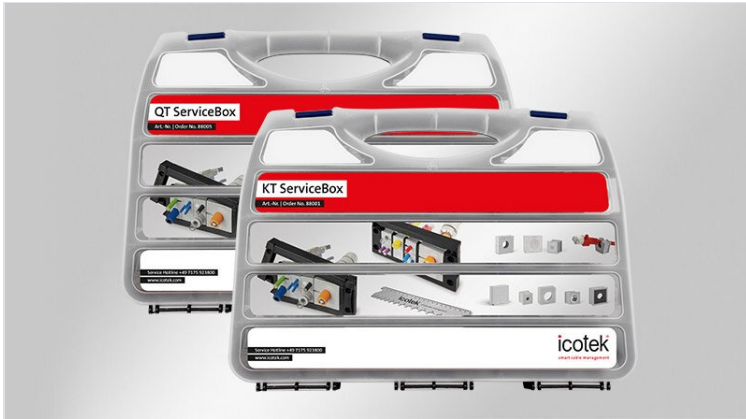

KT / QT ServiceBox

Service boxes for cable grommets

RoHS
compliant

REACH
COMPLIANCE

Made in
Germany

The KT / QT Service boxes are perfect for installations and service calls. It ensures your grommets are readily available.